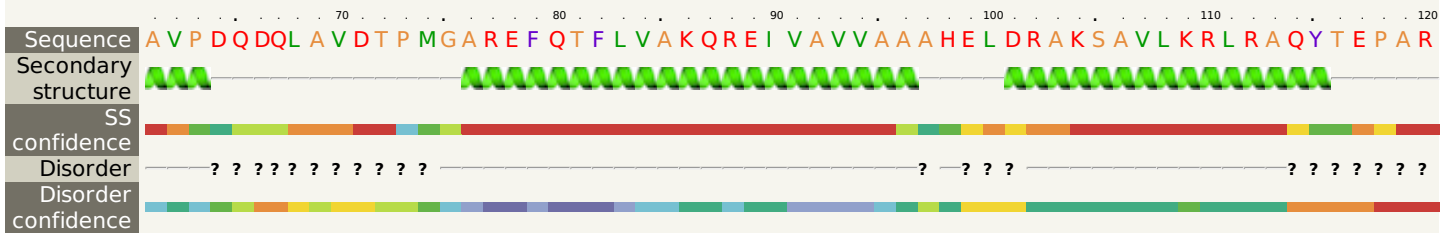

Phyre2

Email	mdejesus@rockefeller.edu
Description	RVBD0025_(-)_29245_29607
Date	Tue Jul 23 14:50:05 BST 2019
Unique Job ID	64c6bee548746364

Secondary structure and disorder prediction

Sequence
Secondary structure
SS confidence
Disorder
Disorder confidence