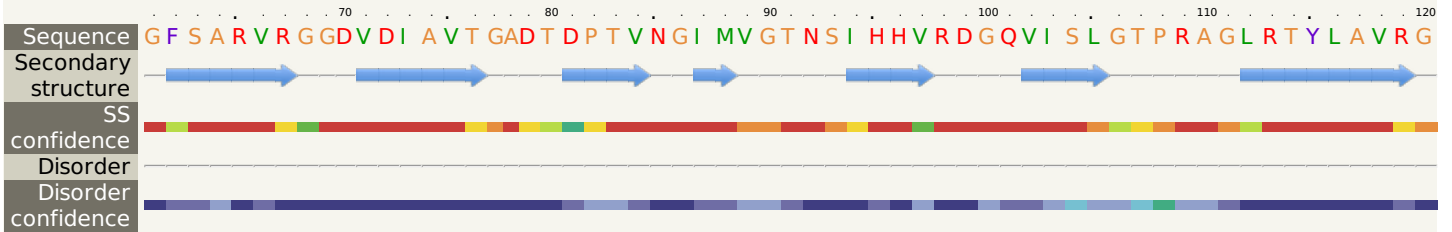

Phyre2

Email	mdejesus@rockefeller.edu
Description	RVBD0263c_(-)_314864_315766
Date	Tue Jul 23 14:50:32 BST 2019
Unique Job ID	ef11e2204f17dac6

Secondary structure and disorder prediction

Sequence
Secondary structure
SS confidence
Disorder
Disorder confidence