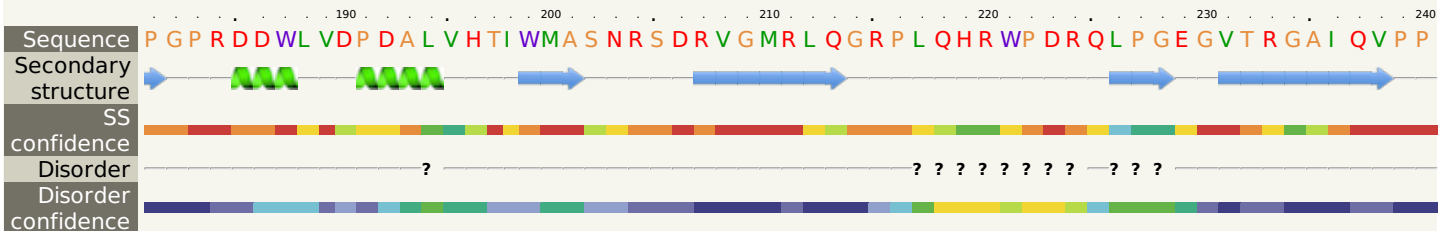

Phyre2

Email	mdejesus@rockefeller.edu
Description	RVBD0263c_(-)_314864_315766
Date	Tue Jul 23 14:50:32 BST 2019
Unique Job ID	ef11e2204f17dac6

Secondary structure and disorder prediction

Sequence
Secondary structure
SS confidence
Disorder
Disorder confidence