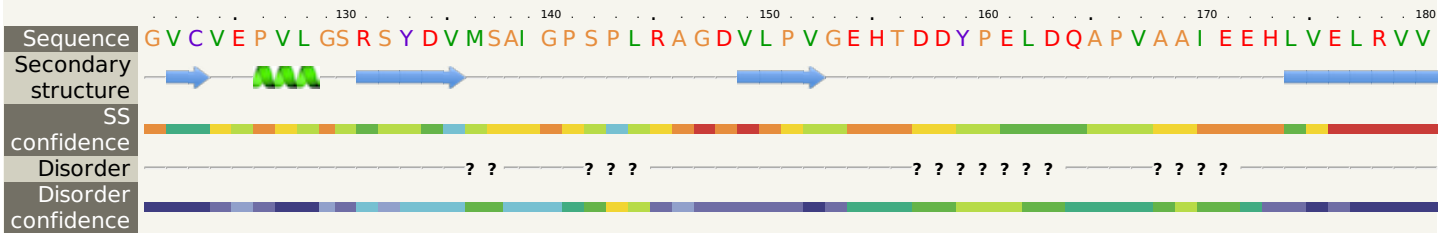

Phyre2

Email	mdejesus@rockefeller.edu
Description	RVBD0263c_(-)_314864_315766
Date	Tue Jul 23 14:50:32 BST 2019
Unique Job ID	ef11e2204f17dac6

Secondary structure and disorder prediction

Sequence
Secondary structure
SS confidence
Disorder
Disorder confidence