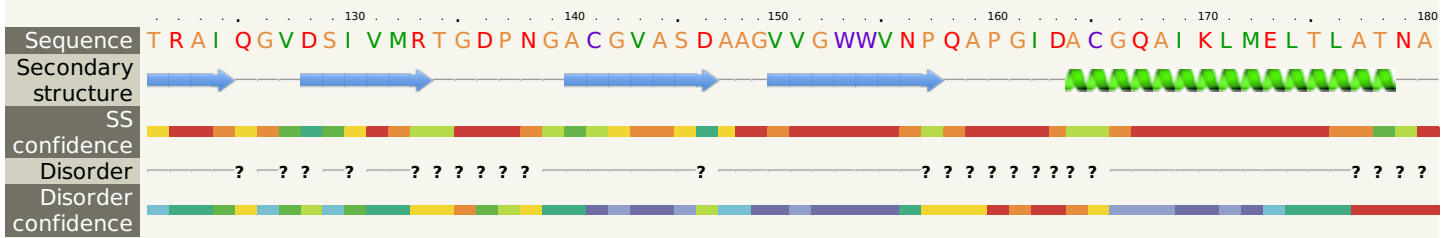

# Phyre2

Email	mdejesus@rockefeller.edu
Description	RVBD1275_(lprC)_1424757_1425299
Date	Wed Jul 31 22:05:37 BST 2019
Unique Job ID	28147ed80b3036ff

## Secondary structure and disorder prediction

Sequence  
Secondary structure  
SS confidence  
Disorder  
Disorder confidence