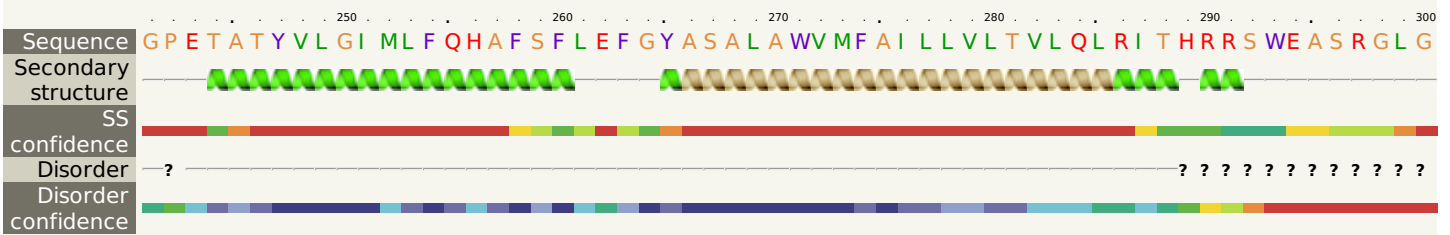

Phyre2

Email	mdejesus@rockefeller.edu
Description	RVBD2040c (-) _2285636_2286538
Date	Mon Aug 5 13:25:15 BST 2019
Unique Job ID	65ce84d39521c586

Secondary structure and disorder prediction

Sequence
Secondary structure
SS confidence
Disorder
Disorder confidence