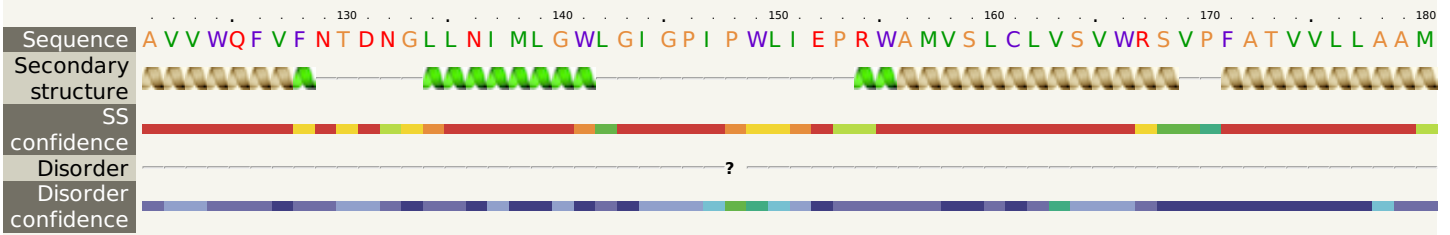

Phyre2

Email	mdejesus@rockefeller.edu
Description	RVBD2040c (-) _2285636_2286538
Date	Mon Aug 5 13:25:15 BST 2019
Unique Job ID	65ce84d39521c586

Secondary structure and disorder prediction

Sequence
Secondary structure
SS confidence
Disorder
Disorder confidence