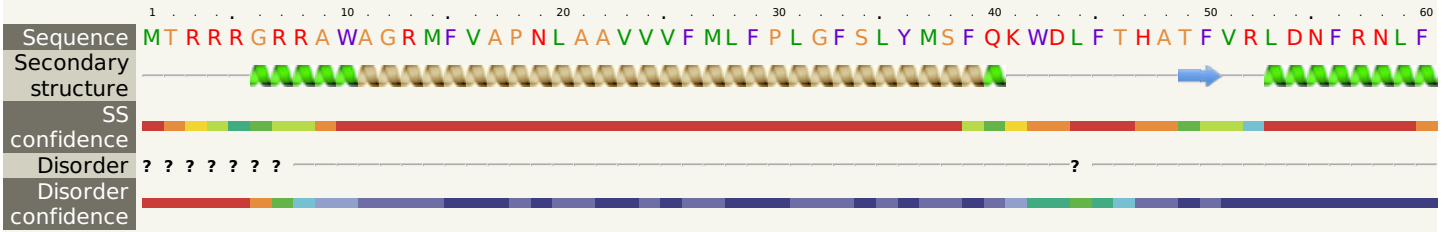

Phyre2

Email	mdejesus@rockefeller.edu
Description	RVBD2040c (-) _2285636_2286538
Date	Mon Aug 5 13:25:15 BST 2019
Unique Job ID	65ce84d39521c586

Secondary structure and disorder prediction

Sequence
Secondary structure
SS confidence
Disorder
Disorder confidence