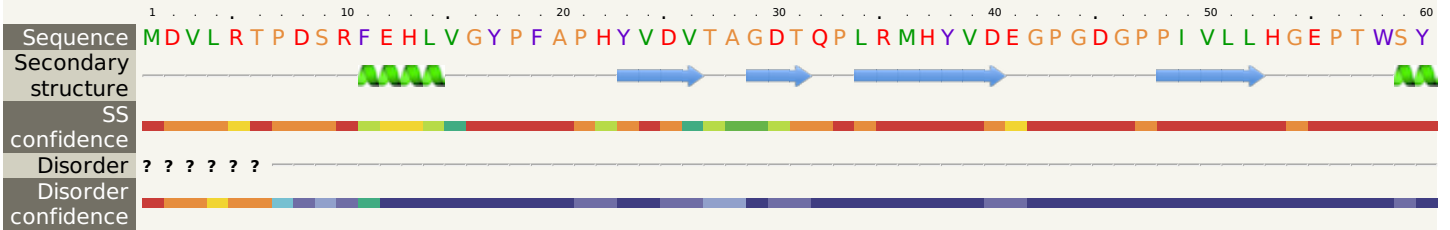

Phyre2

Email	mdejesus@rockefeller.edu
Description	RVBD2296_(-)_2567514_2568416
Date	Mon Aug 5 13:25:43 BST 2019
Unique Job ID	df078bc456725b77

Secondary structure and disorder prediction

Sequence
Secondary structure
SS confidence
Disorder
Disorder confidence