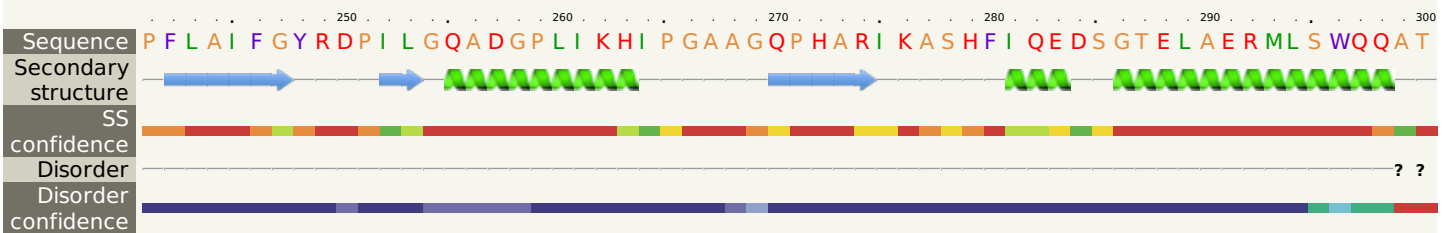

Phyre2

Email	mdejesus@rockefeller.edu
Description	RVBD2296_(-)_2567514_2568416
Date	Mon Aug 5 13:25:43 BST 2019
Unique Job ID	df078bc456725b77

Secondary structure and disorder prediction

Sequence
Secondary structure
SS confidence
Disorder
Disorder confidence