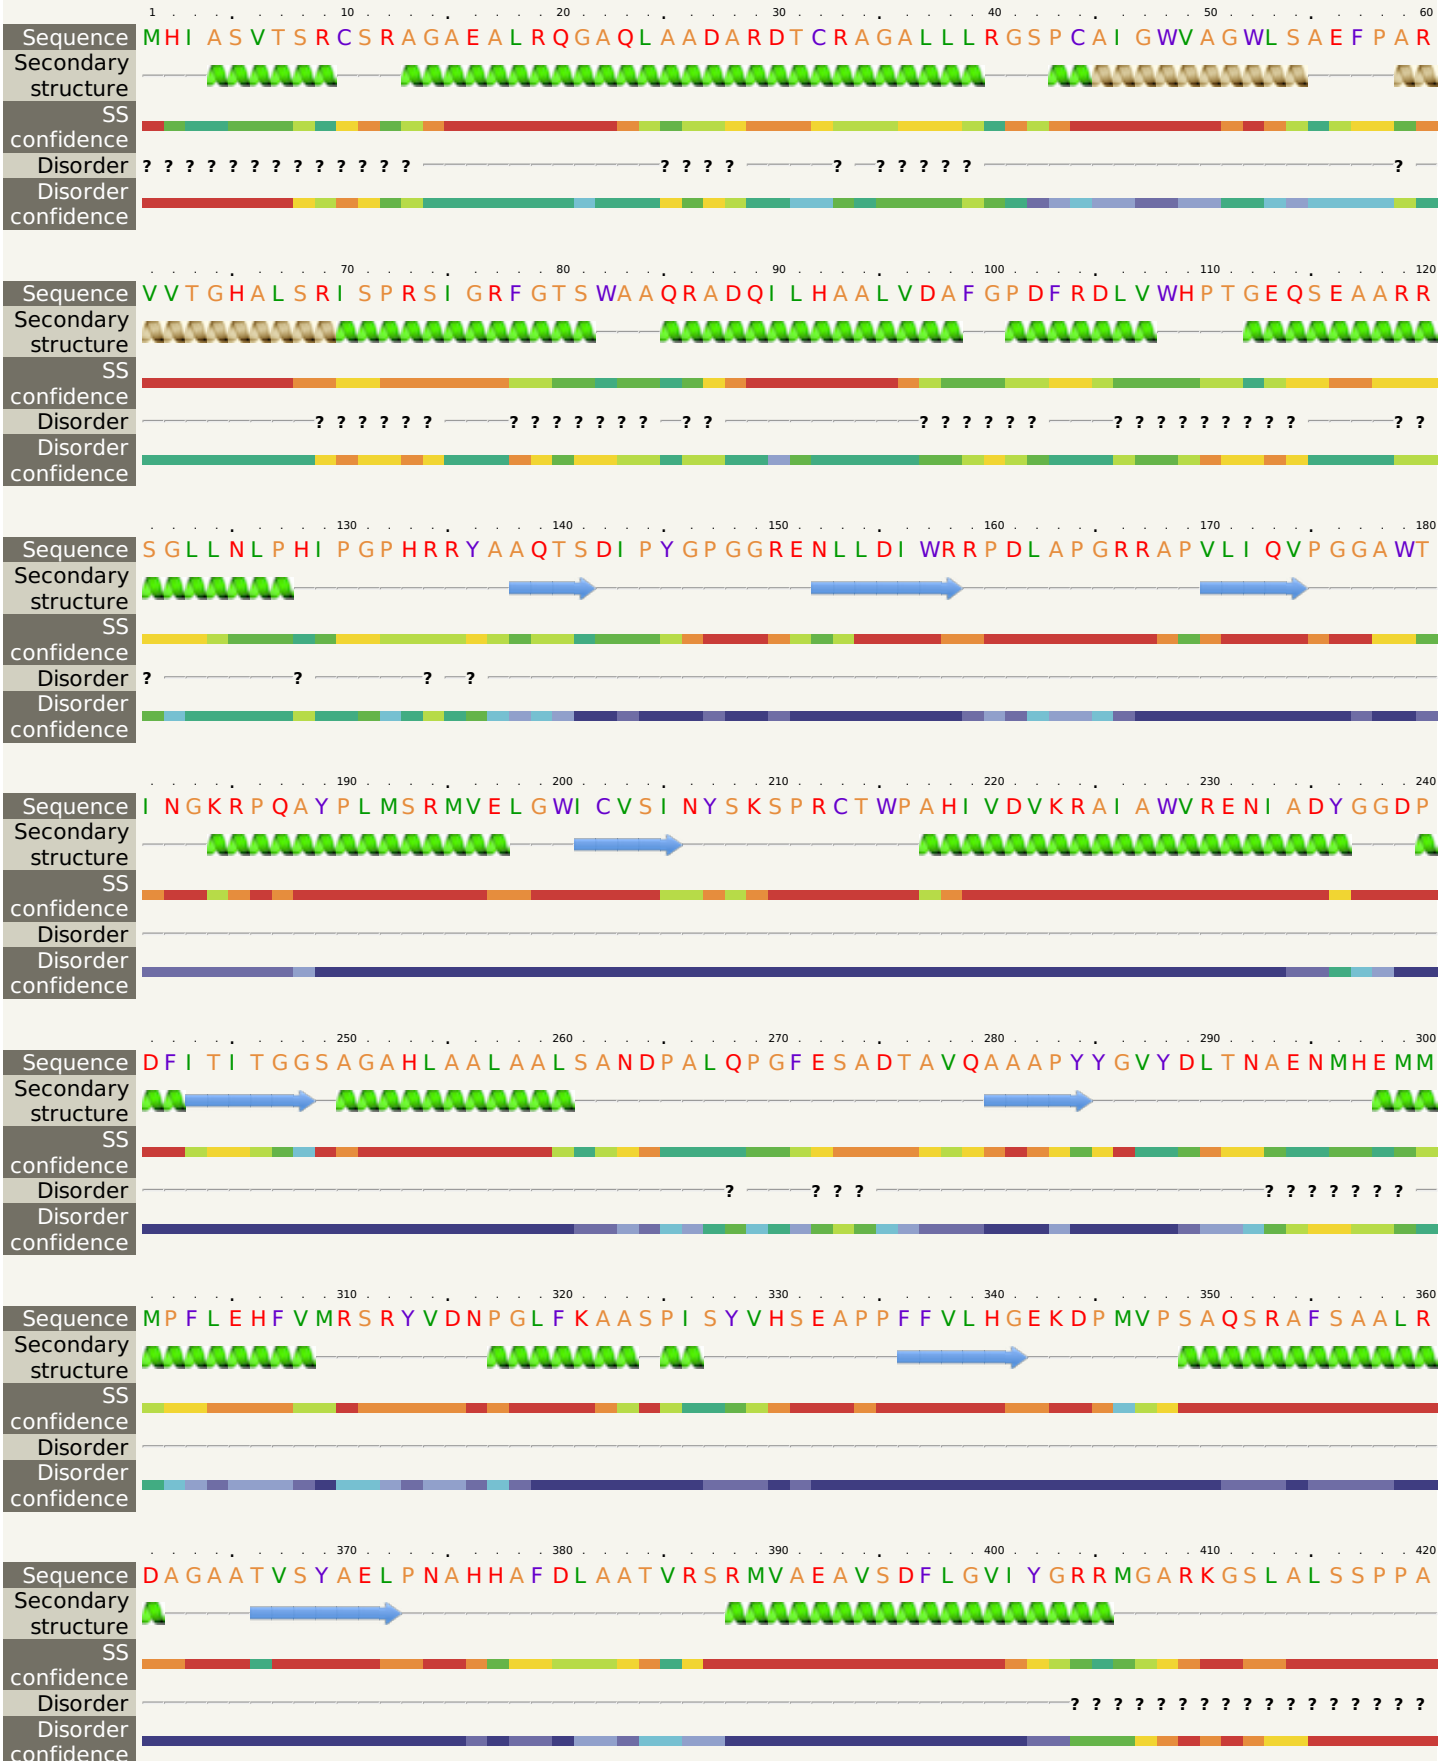

Phyre2

Email mdejesus@rockefeller.edu
Description RVBD2485c_(lipQ)_2792733_2793998
Date Wed Aug 7 12:50:11 BST 2019
Unique Job ID 4321f8d5494e68ad

Secondary structure and disorder prediction

Sequence	S
Secondary structure	—
SS confidence	■
Disorder	?
Disorder confidence	■