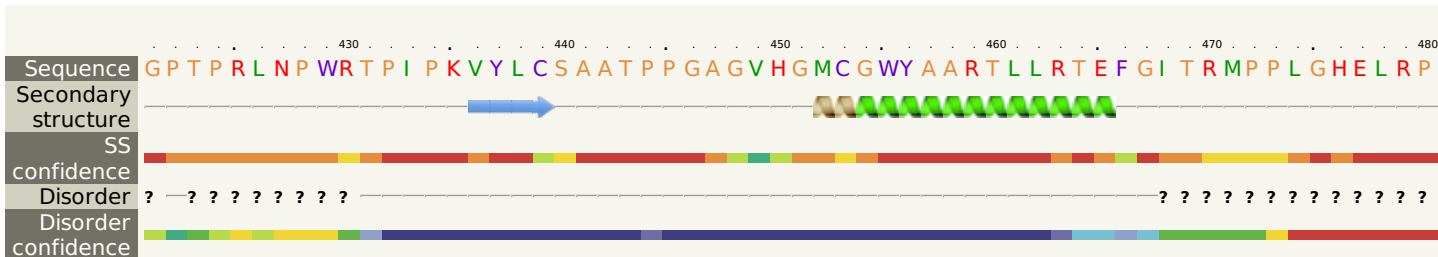

# Phyre2

Email	mdejesus@rockefeller.edu
Description	RVBD2997_(-) _3355109_3356551
Date	Thu Aug 8 16:20:16 BST 2019
Unique Job ID	fd68630676244c3a

## Secondary structure and disorder prediction

Sequence  
Secondary structure  
SS confidence  
Disorder  
Disorder confidence