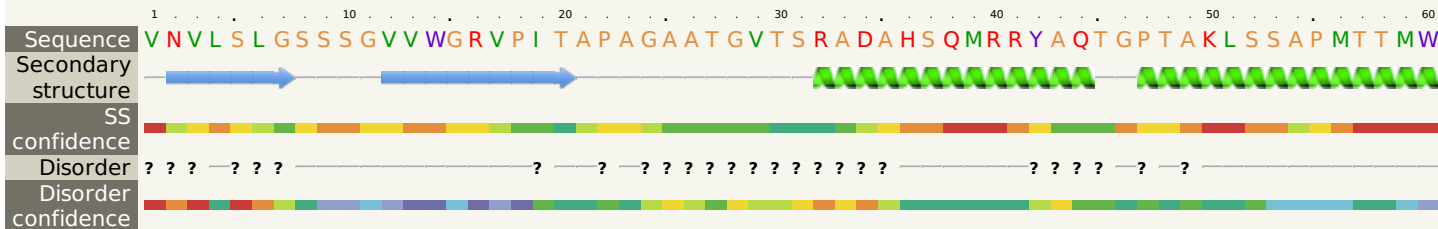

# Phyre2

Email	mdejesus@rockefeller.edu
Description	RVBD3034c (-) _3394030_3394932
Date	Thu Aug 8 16:20:20 BST 2019
Unique Job ID	c622b8aa4caa9846

## Secondary structure and disorder prediction

Sequence  
Secondary structure  
SS confidence  
Disorder  
Disorder confidence