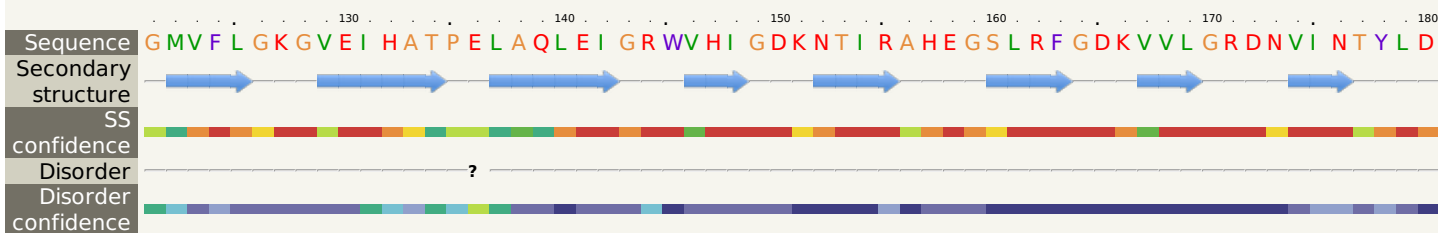

# Phyre2

Email	mdejesus@rockefeller.edu
Description	RVBD3034c (-) _3394030_3394932
Date	Thu Aug 8 16:20:20 BST 2019
Unique Job ID	c622b8aa4caa9846

## Secondary structure and disorder prediction

Sequence  
Secondary structure  
SS confidence  
Disorder  
Disorder confidence