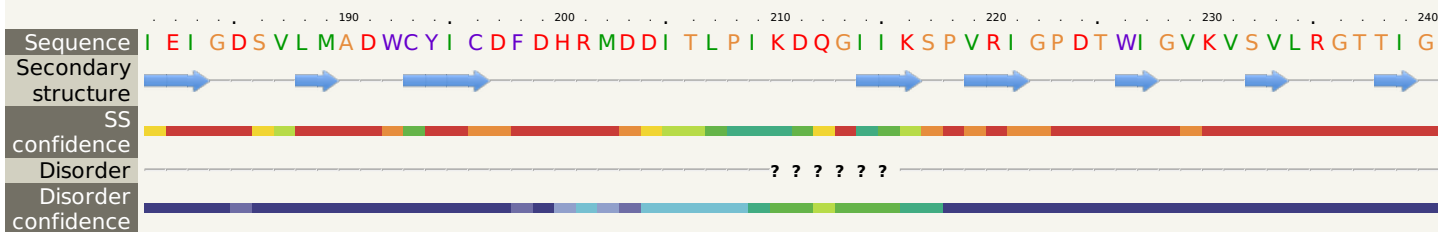

# Phyre2

Email	mdejesus@rockefeller.edu
Description	RVBD3034c (-) _3394030_3394932
Date	Thu Aug 8 16:20:20 BST 2019
Unique Job ID	c622b8aa4caa9846

## Secondary structure and disorder prediction

Sequence  
Secondary structure  
SS confidence  
Disorder  
Disorder confidence