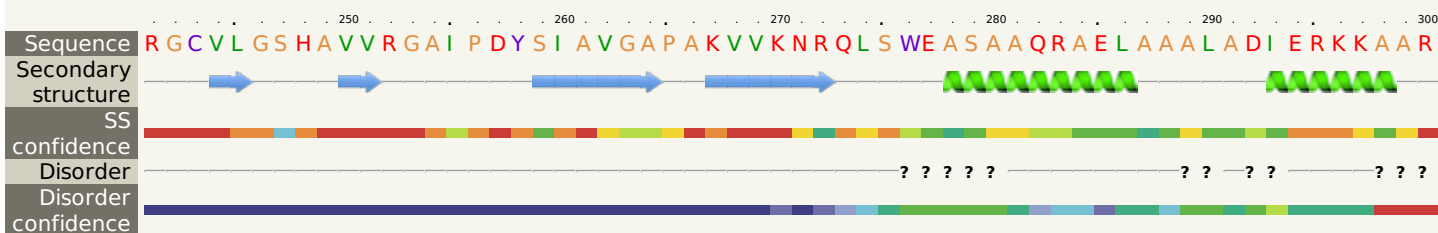

# Phyre2

Email	mdejesus@rockefeller.edu
Description	RVBD3034c (-) _3394030_3394932
Date	Thu Aug 8 16:20:20 BST 2019
Unique Job ID	c622b8aa4caa9846

## Secondary structure and disorder prediction

Sequence  
Secondary structure  
SS confidence  
Disorder  
Disorder confidence