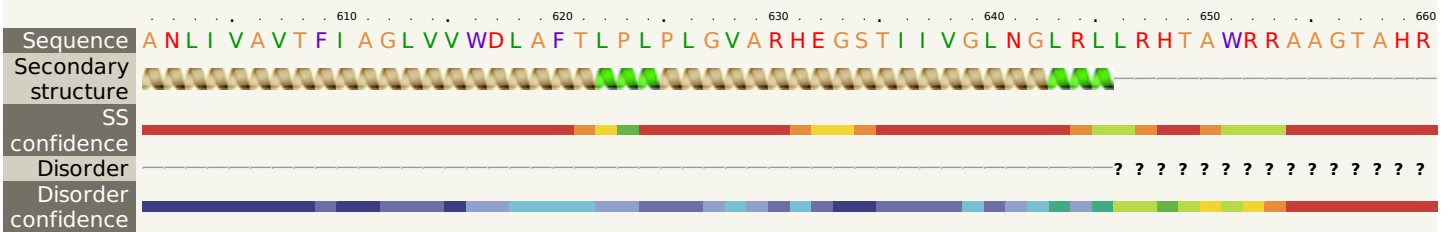

Phyre2

Email mdejesus@rockefeller.edu
Description RVBD3743c_(ctpj)_4193569_4195551
Date Fri Aug 9 18:20:44 BST 2019
Unique Job ID 5c3f0416051ca01b

Secondary structure and disorder prediction

Sequence
Secondary structure
SS confidence
Disorder
Disorder confidence